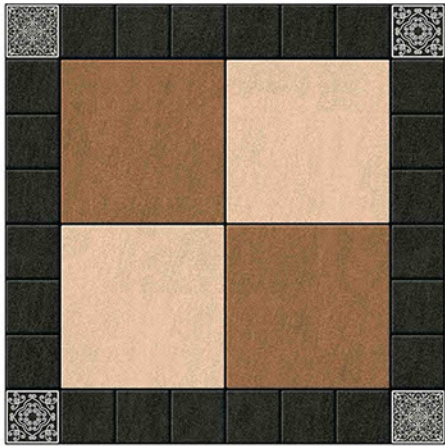

400x400MM | VITRIFIED
PARKING TILES

PUNCH SERISE

P-2801