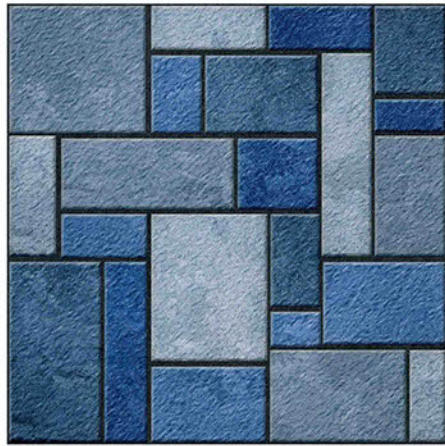

400x400MM | VITRIFIED
PARKING TILES

PUNCH SERISE

P-2703