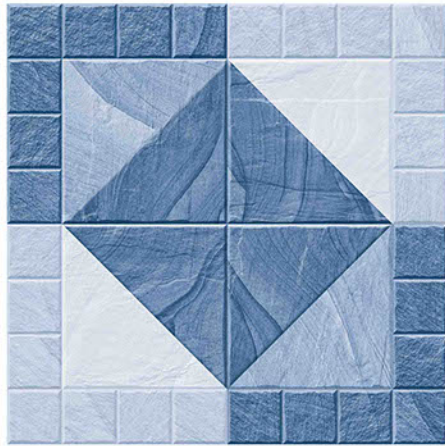

400x400MM | VITRIFIED
PARKING TILES

PUNCH SERISE

P-2804