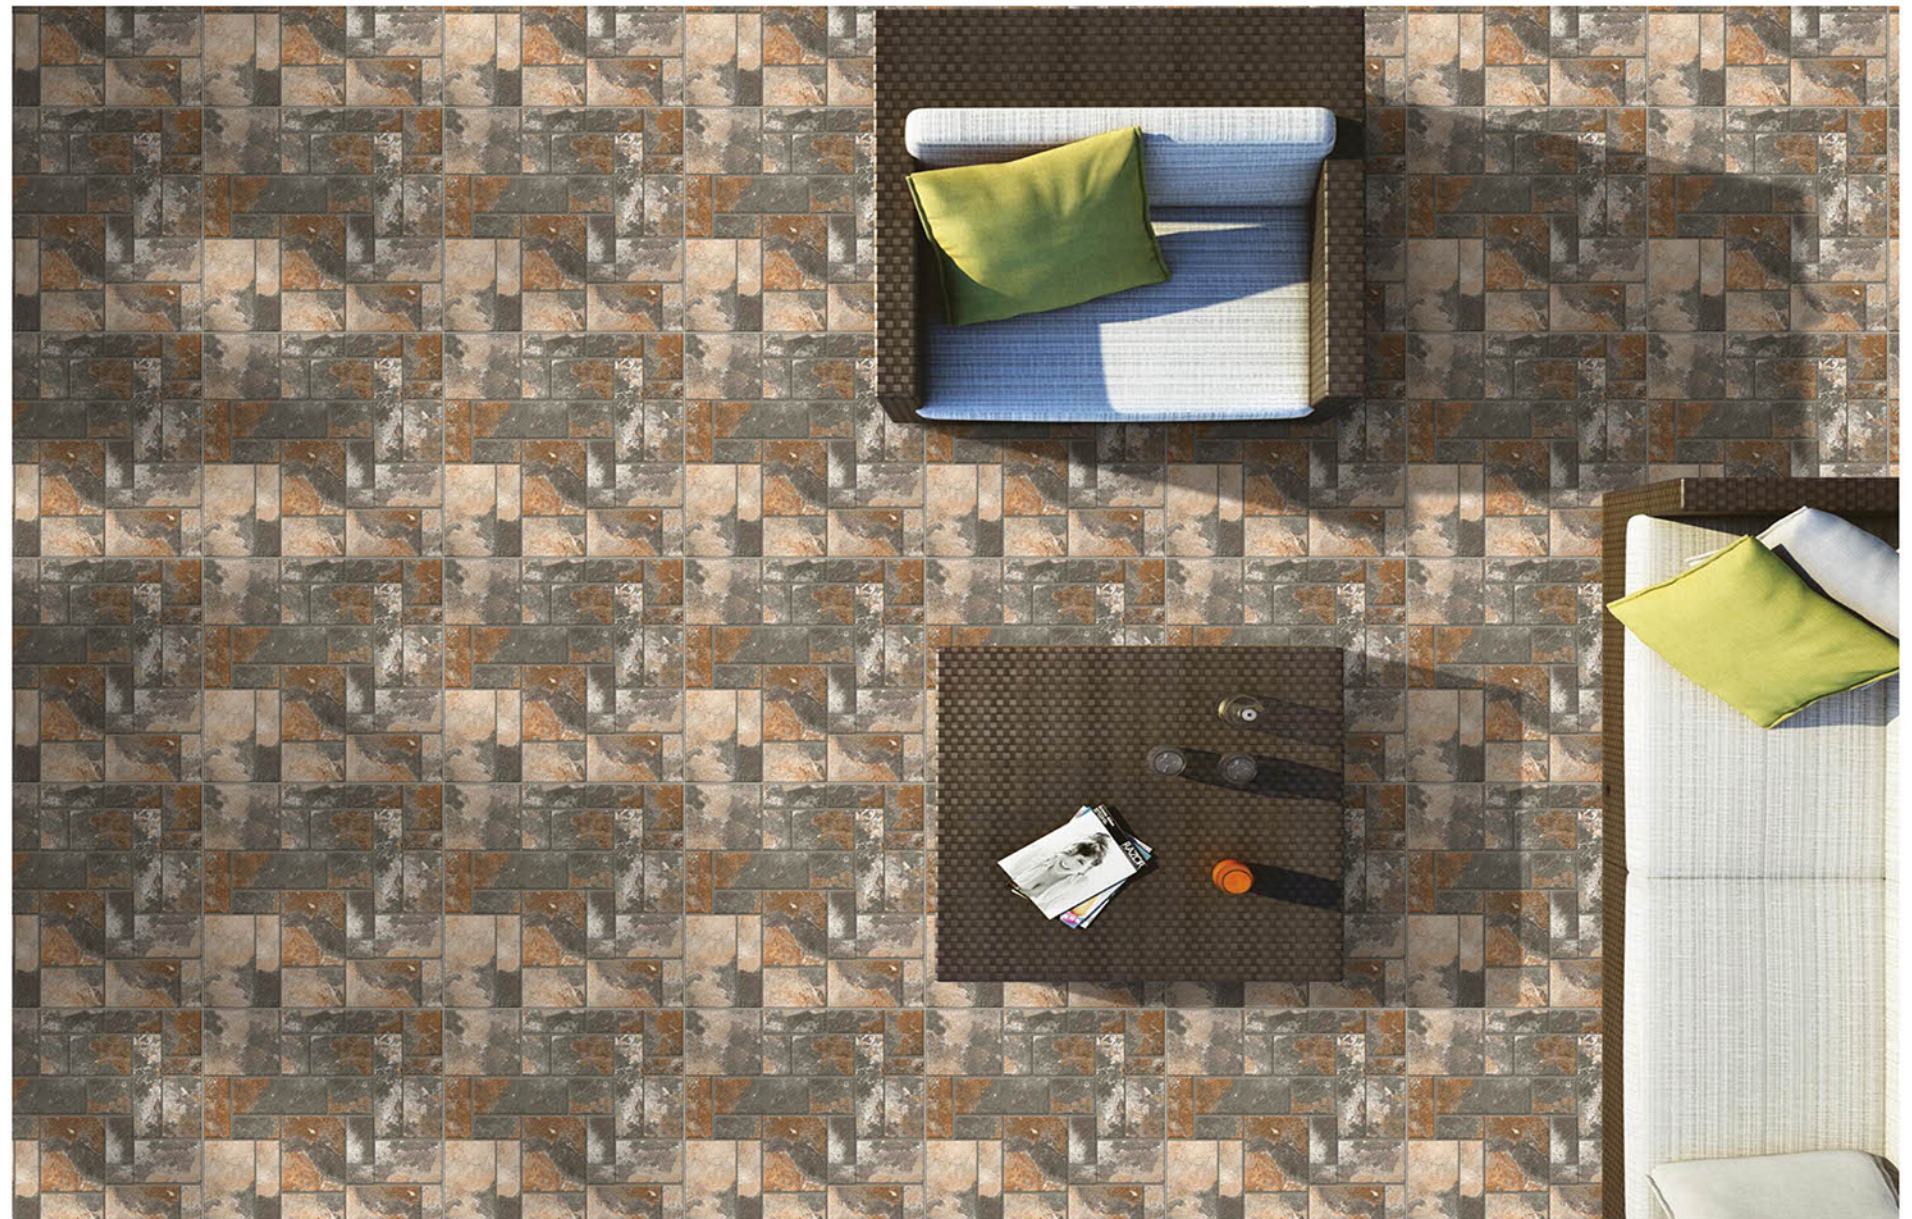

Applicable On
Wall & Floor

HD
Clarity

Random
Design

Zero
Maintenance

Eco
Friendly