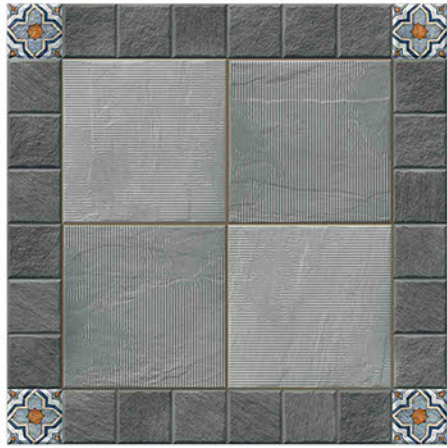

400x400MM | VITRIFIED
PARKING TILES

PUNCH SERISE

P-2802